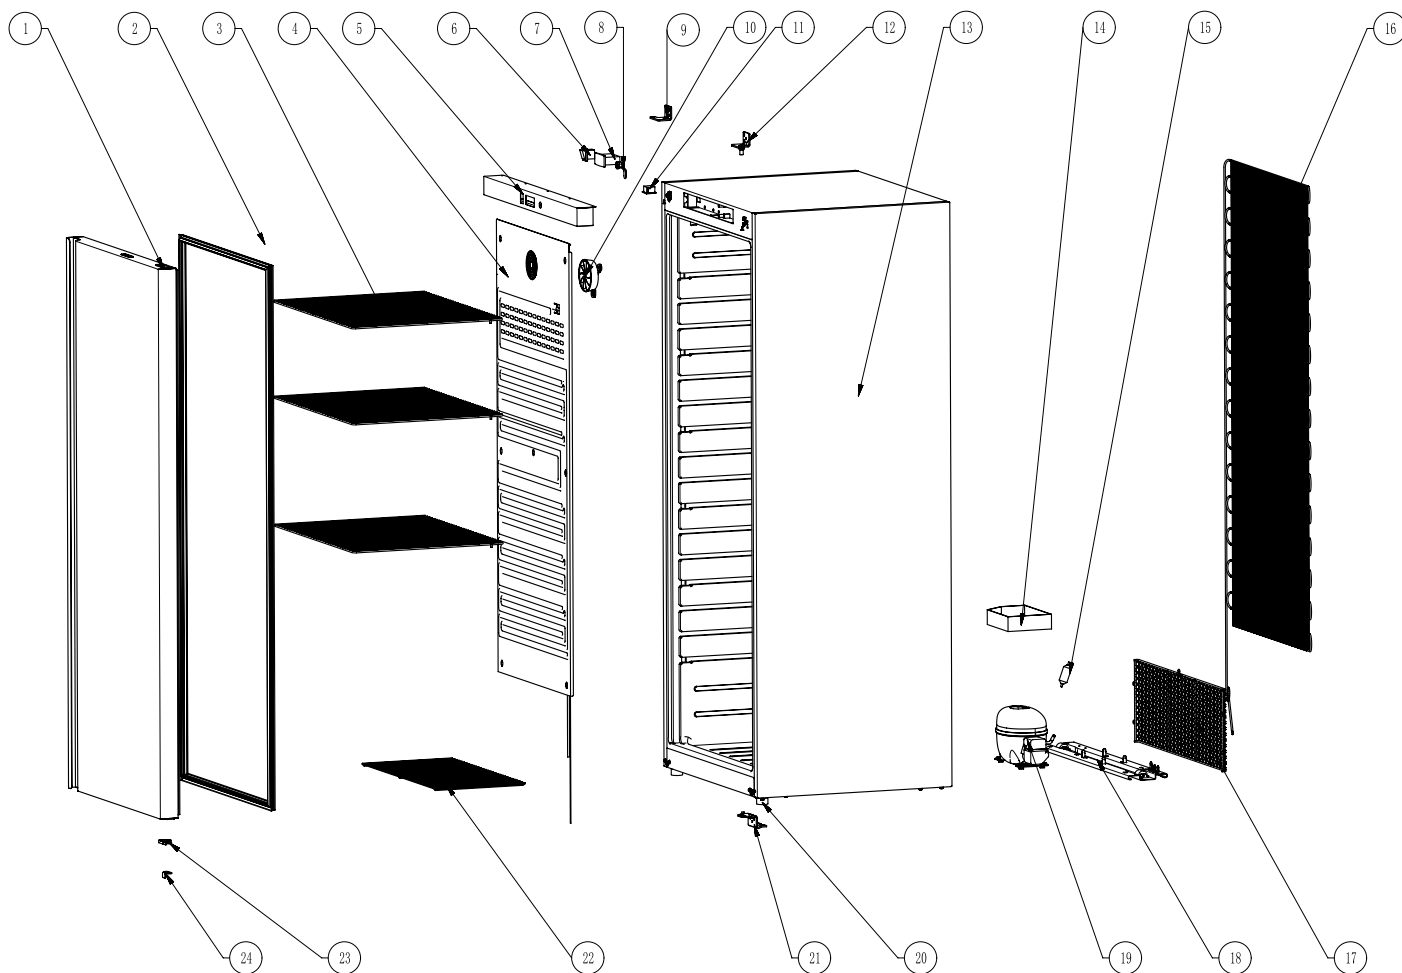

Exploded view

DRR 600, DRR 600 S

Č. Položka

1	Door	WR60.01
2	Gasket	WR60.02
3	Shelf	WR60.03
4	Evaporator	WR60.04
5	Front Panel	WR60.05
6	Main Switch	GN1100TN.30
7	Controller	GN1100TN.29
8	Lock	WR40.06
9	Left Top Hinge	WR40.07
10	Evaporator Fan	WR40.08
11	Fan Switch	WR40.09
12	Right Top Hinge	WR40.10

13	Body	WR60.06
14	Water Tray	WR60.12
15	Filter Drier	WR60.13
16	Condensor	WR60.07
17	Back Net	WR60.08
18	Compressor Broad	WR60.09
19	Compressor Unit	WR60.10
20	Adjustable Feet	S900 STD.38
21	Bottom Hinge	WR40.11
22	Small Shelf	WR60.11
23	Door Opening Stop	WR40.12
24	Door Closing Stop	WR40.13

Exploded view

DRR 600, DRR 600 S

Product number	Model	Product name
MID 11565	DRR 600	Freezing cabinet 570 l, white
MID 11566	DRR 600 S	Freezing cabinet 570 l, stainless steel